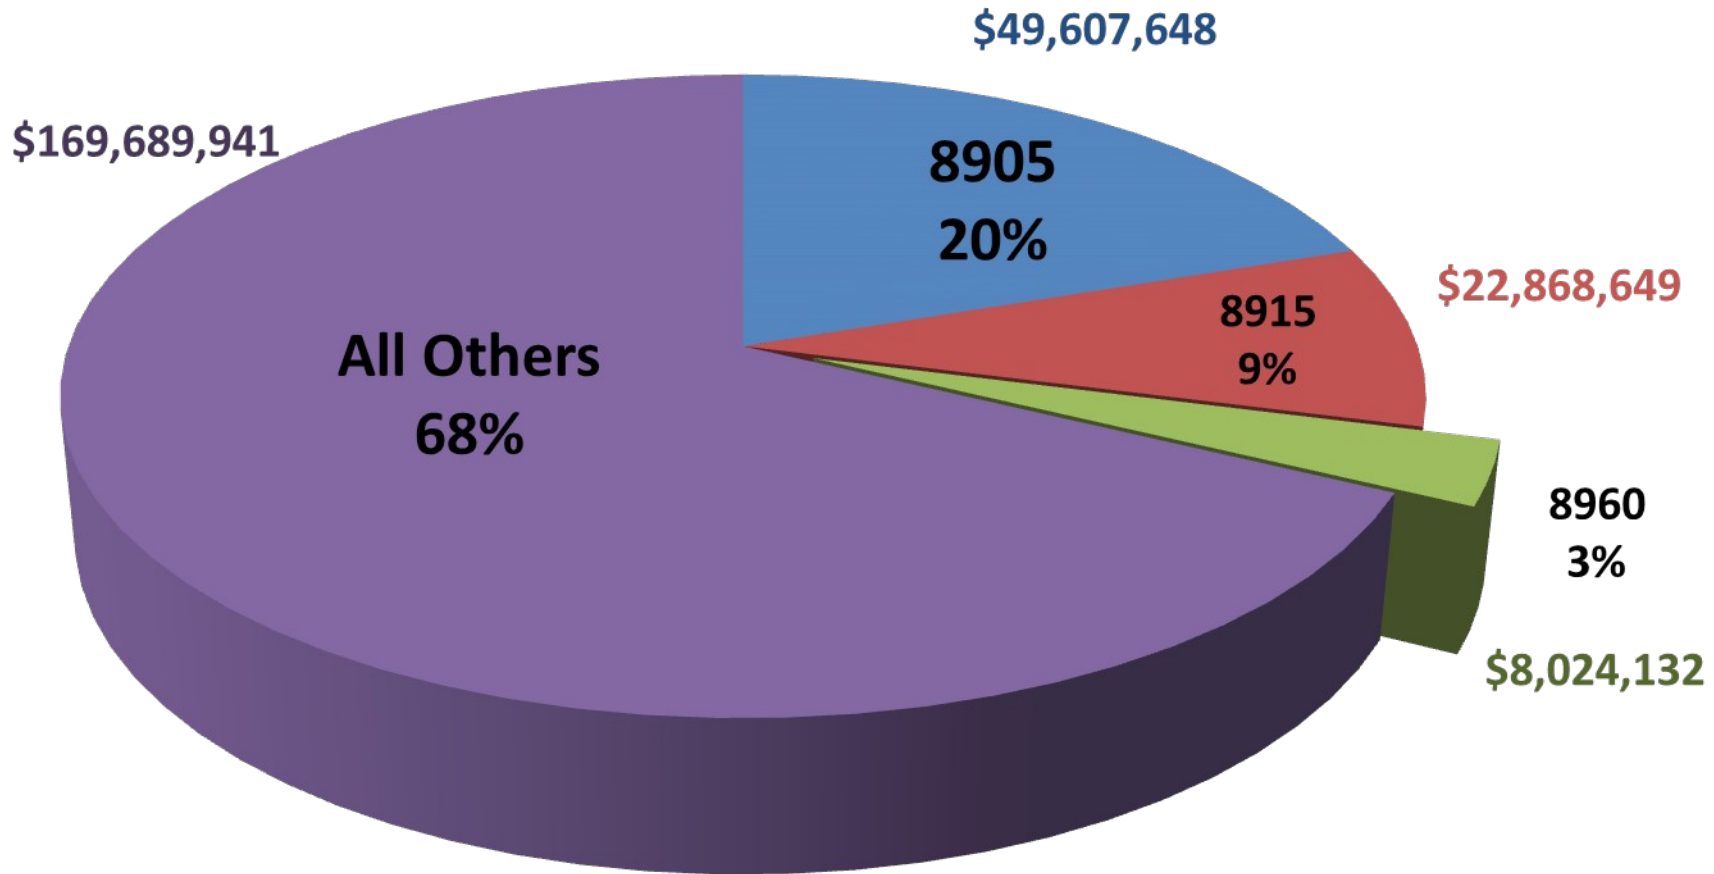

FSC Dollars Pacific Region